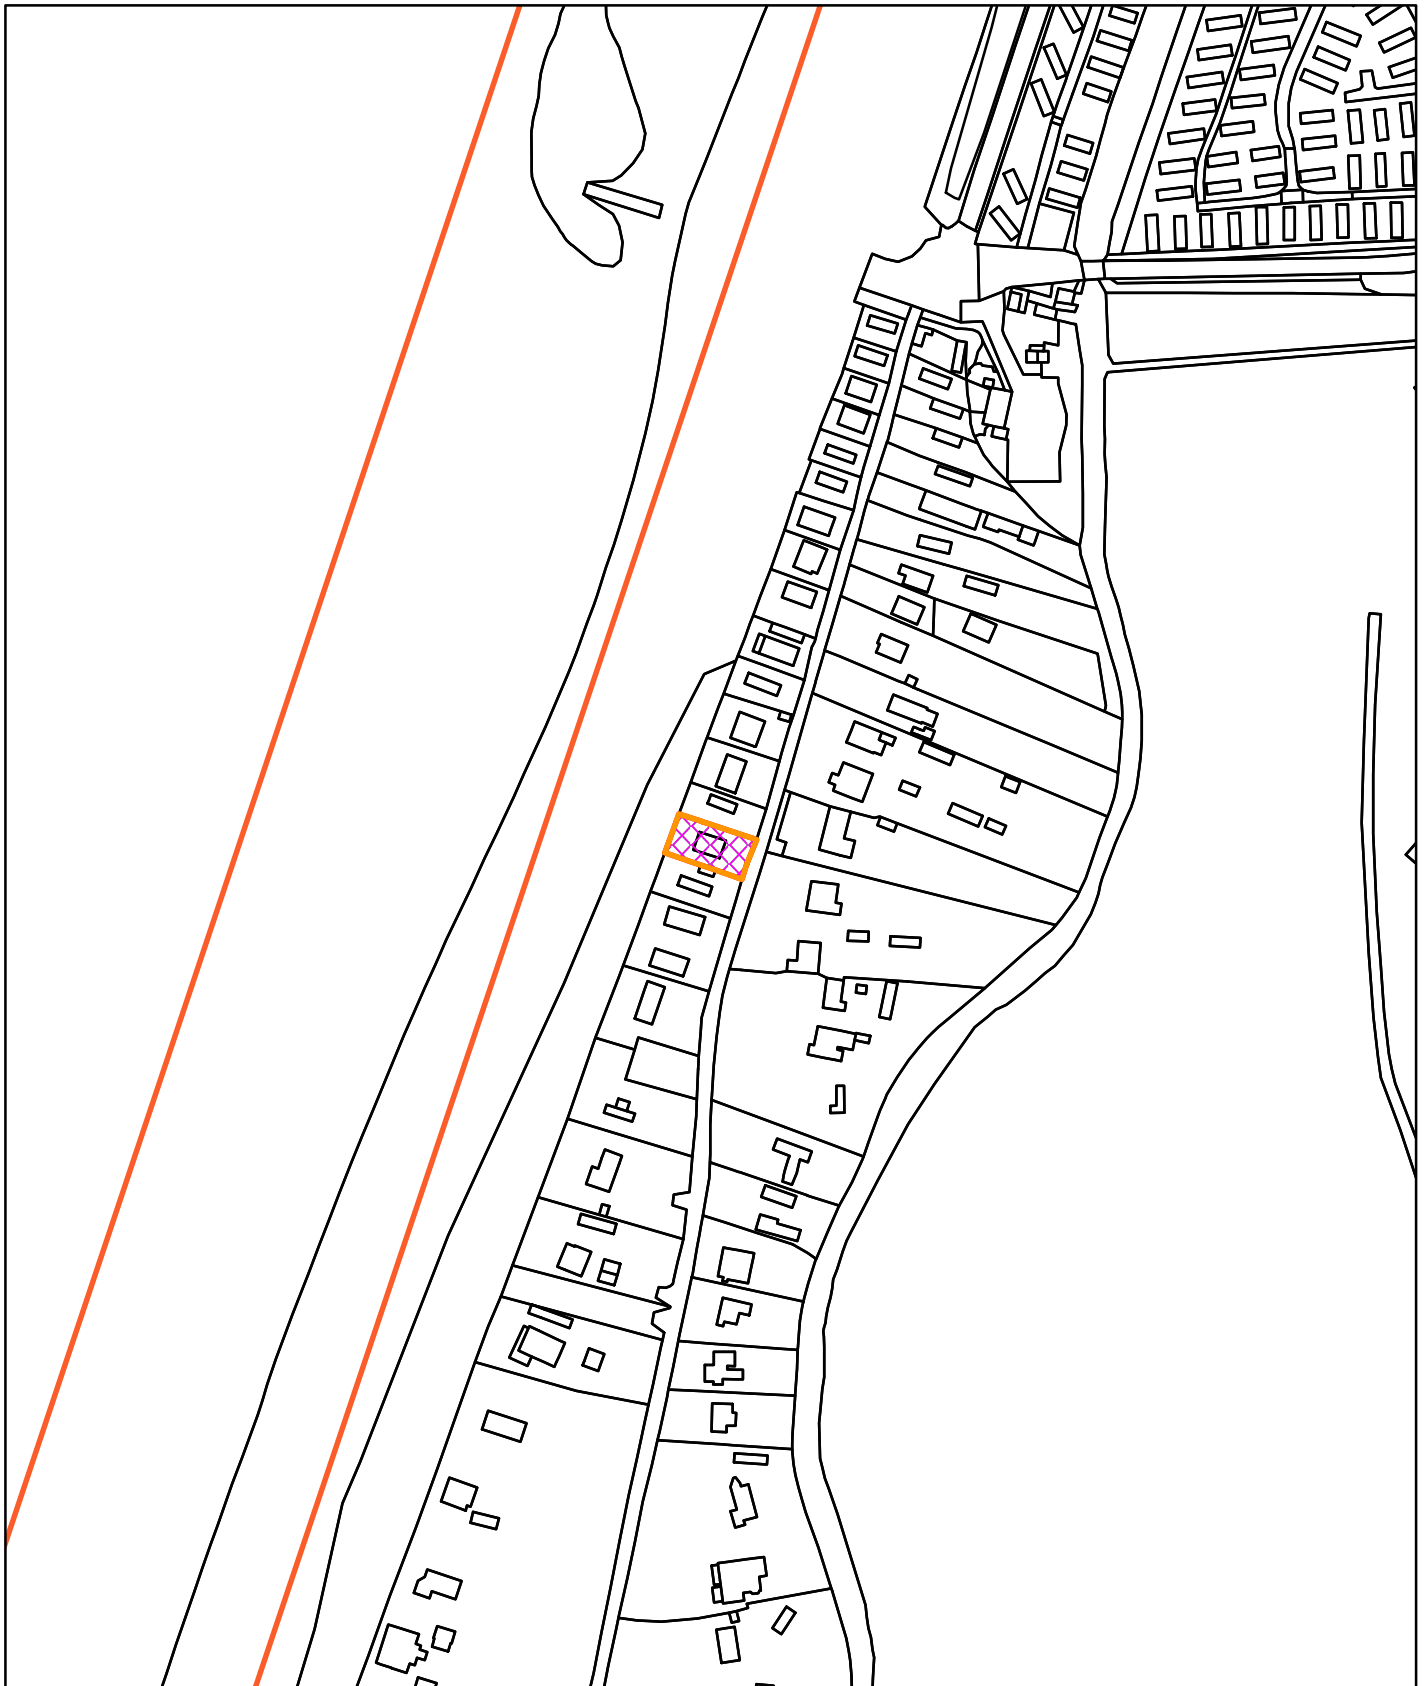

22/01447/F

The Bolt Hole 51A South Beach Heacham Norfolk PE31 7LH

© Crown copyright and database rights 2022
Ordnance Survey 100024314

25/01/2023